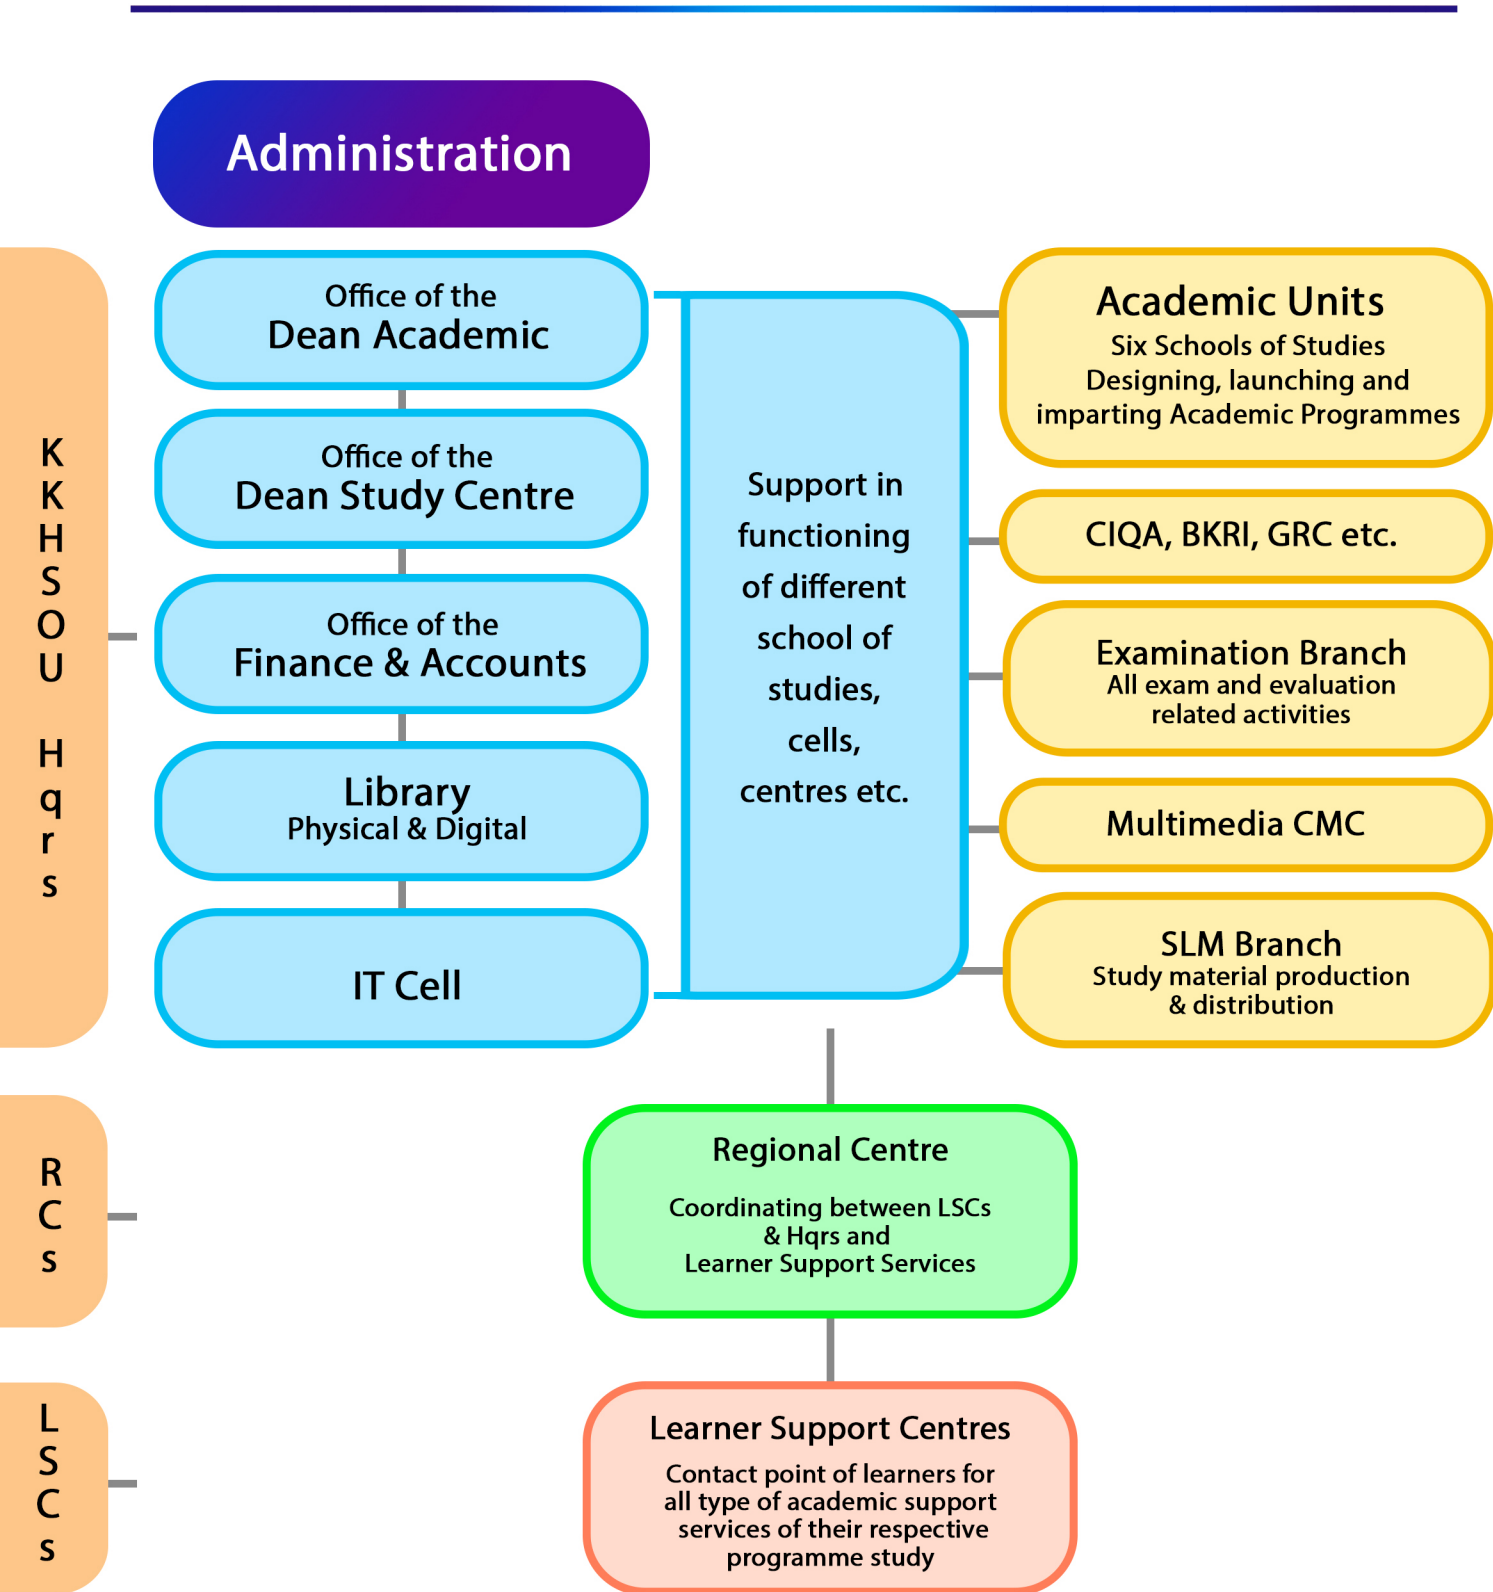

Three Tier Learner Support Services in KKHSOU

THREE TIER LEARNER SUPPORT SYSTEM

Tier 1: KKHSOU Hqrs

Tier 2: Regional Centres (RCs)

Tier 3: Learner Support Centres (LSCs)

ABBREVIATIONS

CIQA: Centre for Internal Quality Assurance

BKRI: Banikanta Kakati Research Institute

CMC: Course Materials Centre

GRC: Grievance Redressal Cell